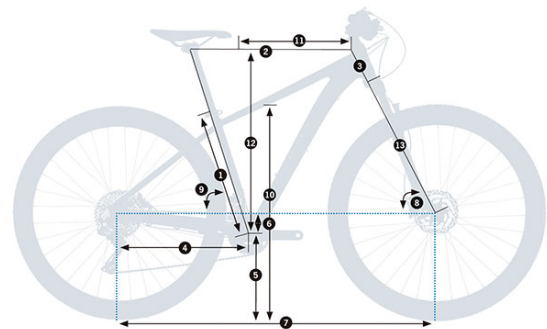

MX 27 XS XC.

AVAILABLE IN THESE COLORS:

BLUE BONDI- BRIGHT RED
(GLOSS)

BRIGHT RED (GLOSS) /
BLACK (MATTE)

METALLIC BLACK (GLOSS) /
GREY (MATTE)

SPECIFICATIONS AND OPTIONS

FRAME	Orbea MX Alloy only disc
FORK	SR Suntour XCR32 RL Coil w/Preload adjuster 100mm QR
CRANKSET	Shimano M5100 32t
HEADSET	VP-Z104PD 1-1/8" Semi-Cartridge
HANDLEBAR	Alloy Flat 31.8mm 720mm
STEM	Alloy 31.8mm interface 7°
SHIFTERS	Shimano Deore M4100
BRAKES	Shimano MT200 Hydraulic Disc
CASSETTE	Shimano CS-M4100 11-46t 10-Speed
REAR DERAILEUR	Shimano Deore M5120 SGS Shadow Plus
CHAIN	KMC X10
WHEELS	Orbea Black Rock 23c Disc
TYRES	Kenda K1153 2.35" 22TPI
SEATPOST	Alloy 27.2 Offset 0
SADDLE	Selle Royal 2058 DRN
REMOTE LOCKOUT	Suntour lockout

GEOMETRY

SIZE	XS-27.5"
1 - SEAT_TUBE	360
2 - TOP_TUBE	521
3 - HEAD_TUBE	95
4 - CHAIN_STAY	440
5 - BB_HEIGHT	297
6 - BB_DROP	53
7 - WHEELBASE	1050
8 - HEAD_ANGLE	68.5°
9 - SEAT_ANGLE	74.5°
10 - STANDOVER	730
11 - REACH	360
12 - STACK	582
13 - FORK_LENGTH	490
14 - OFFSET	42
15 - WHEEL_SIZE	616

ERGONOMICS

SIZE	CRANK	STEM	HANDLEBAR
27	170	70	720

* The handlebar size is centre-centre